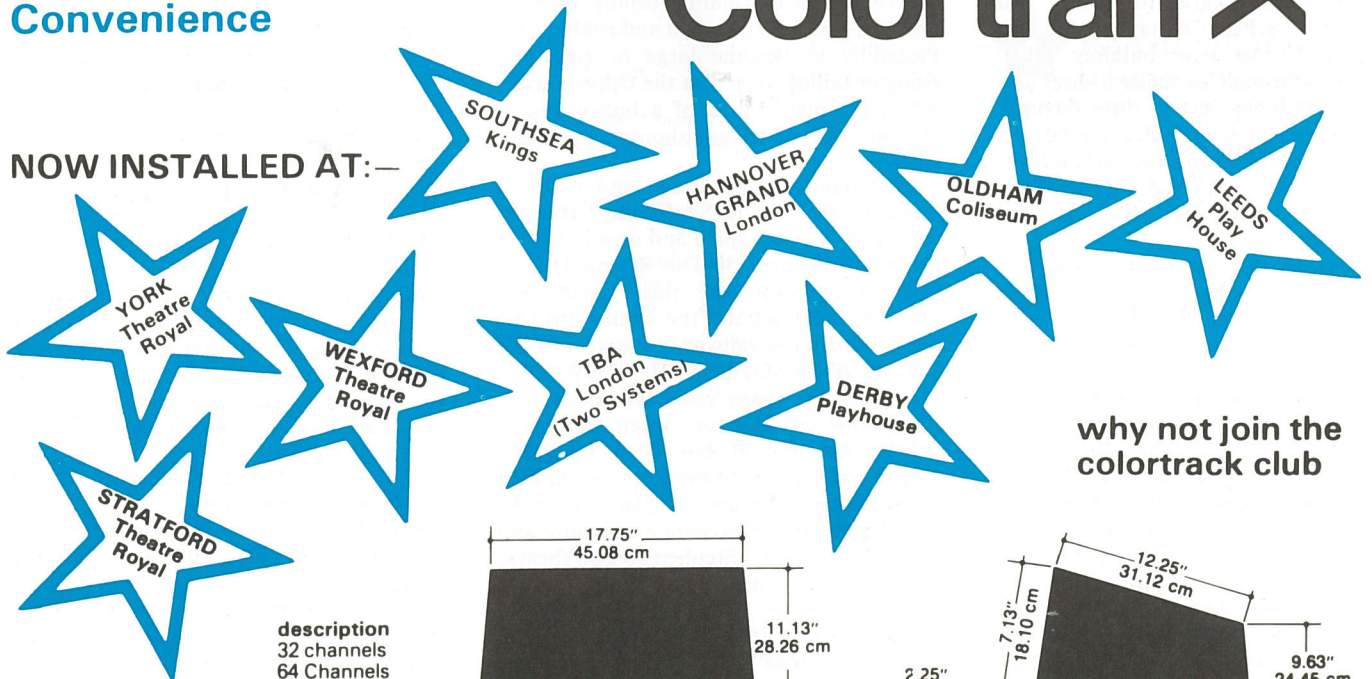

# Berkey Colortran COLORTRACK

Introducing The New Dimension In Lighting Control . . .

COLORTRACK

## Berkey Colortran

NOW INSTALLED AT:—

why not join the  
colortrack club

description  
32 channels  
64 Channels  
96 Channels  
128 Channels

P.O. Box 5, Burrell Way, Thetford, Norfolk, IP243RB, U.K. Tel. Thetford 2484, Telex: 81294