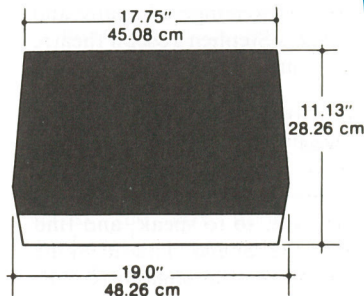

## Berkey Colortran

NOW INSTALLED AT:—

why not join the  
colortrack club

description  
32 channels  
64 Channels  
96 Channels  
128 Channels

P.O. Box 5, Burrell Way, Thetford, Norfolk, IP243RB, U.K. Tel. Thetford 2484, Telex: 81294