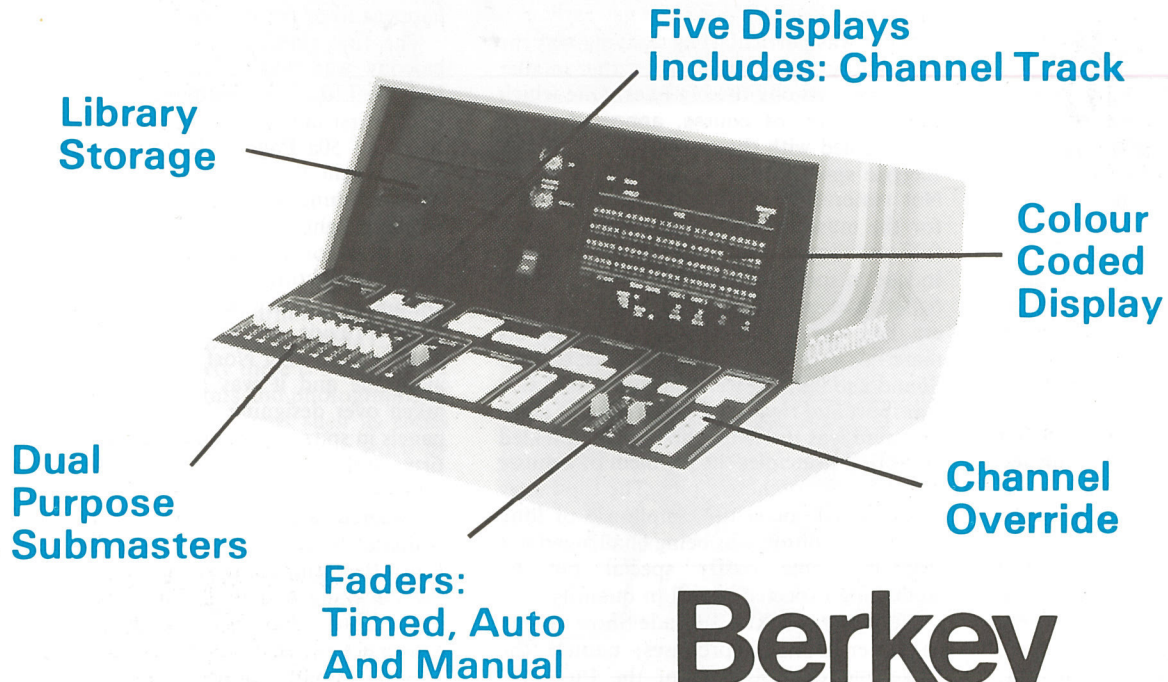

# Berkey Colortran COLORTRACK

Introducing The New Dimension In Lighting Control . . .

COLORTRACK

## Berkey Colortran

NOW INSTALLED AT:—

why not join the  
colortrack club

description  
32 channels  
64 Channels  
96 Channels  
128 Channels

P.O. Box 5, Burrell Way, Thetford, Norfolk, IP243RB, U.K. Tel. Thetford 2484, Telex: 81294