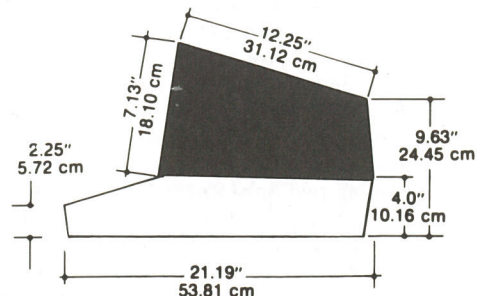

## Berkey Colortran

NOW INSTALLED AT:—

why not join the  
colortrack club

description  
32 channels  
64 Channels  
96 Channels  
128 Channels

P.O. Box 5, Burrell Way, Thetford, Norfolk, IP243RB, U.K. Tel. Thetford 2484, Telex: 81294