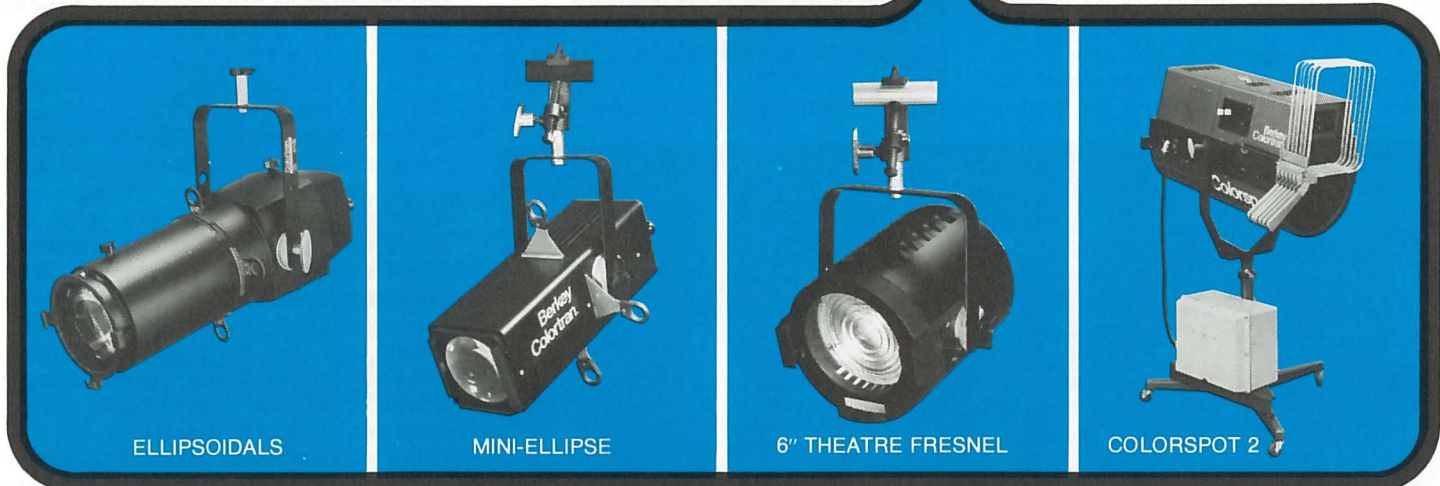

ELLIPSOIDALS

MINI-ELLIPSE

6" THEATRE FRESNEL

COLORSPOT 2

Berkey Colortran U.K.

P.O. Box 5, Burrell Way, Thetford
Norfolk IP24 3RB, U.K., Tel. Thetford 2484

U.S.A. Headquarters

1015 Chestnut Street, Burbank,
California 91502, Tel. 213 843-1200

Represented by:

TBA Lighting
381 St. John Street
London EC1V 4LD
Tel: 01-837-8968

AJS Theatre Lighting
15 Kilmarnock Road
Winton, Bournemouth
Dorset BH9 1NP
Tel: 0202-523031

Theatrelights Cambridge Ltd
15 High Street
Rampton, Cambridge
Tel: 0954-50851

Cosby Controls
58-60 Kingston Road
New Malden, Surrey
Tel: 01-949-5599

Lancelyn Lighting (Oxford)
8 St. Bernards Road
Oxford
Tel: 0865-511522

Playlight Hire
15 Park Street
Swinton
Manchester M27 1UG
Tel: 061-793-5848