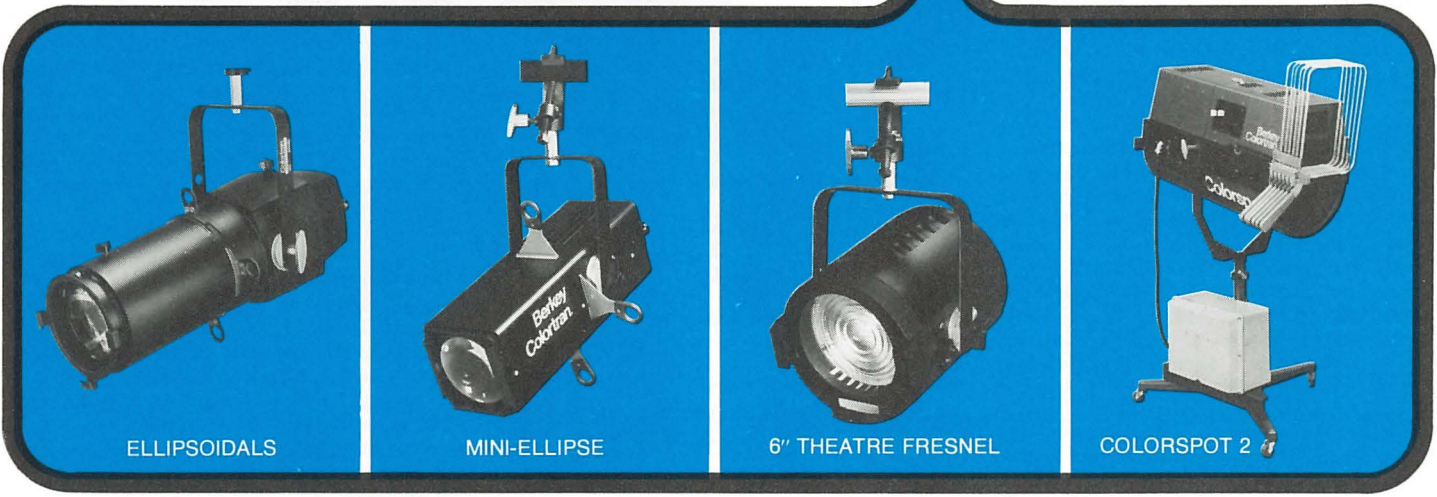

ELLIPSOIDALS

MINI-ELLIPSE

6" THEATRE FRESNEL

COLORSPOT 2

Berkey Colortran U.K.
P.O. Box 5, Burrell Way, Thetford
Norfolk IP24 3RB, U.K., Tel. Thetford 2484
U.S.A. Headquarters
1015 Chestnut Street, Burbank,
California 91502, Tel. 213 843-1200

Represented by:
TBA Lighting
381 St. John Street
London EC1V 4LD
Tel: 01-837-8968

AJS Theatre Lighting
15 Kilmarnock Road
Winton, Bournemouth
Dorset BH9 1NP
Tel: 0202-523031

Theatrelights Cambridge Ltd
15 High Street
Rampton, Cambridge
Tel: 0954-50851

Cosby Controls
58-60 Kingston Road
New Malden, Surrey
Tel: 01-949-5599

Lancelyn Lighting (Oxford)
8 St. Bernards Road
Oxford
Tel: 0865-511522

Playlight Hire
15 Park Street
Swinton
Manchester M27 1UG
Tel: 061-793-5848